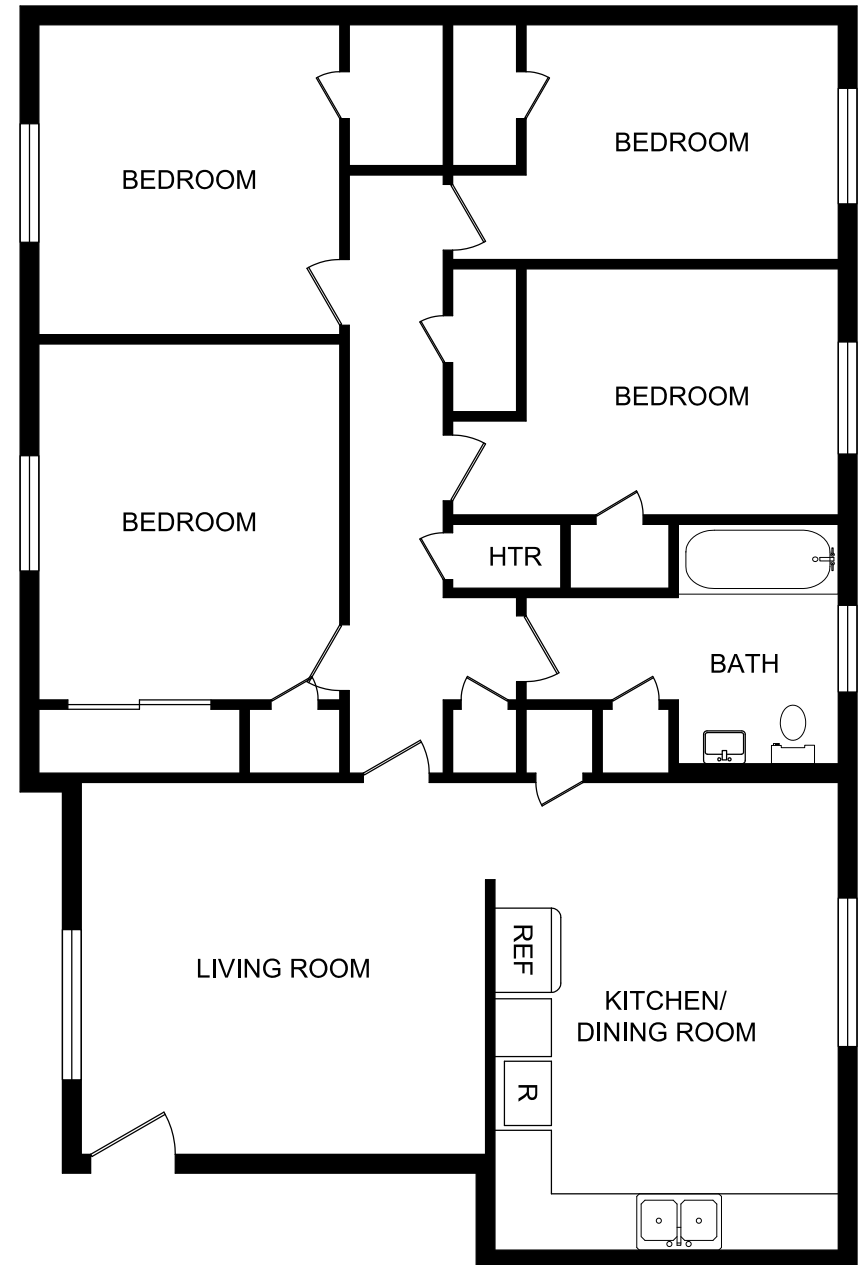

  
**SPRING GARDEN**  
A p a r t m e n t s

**Interior Luxuries Include:**

- Frost-Free Refrigerator
- Oak-Tone Cabinet
- Spacious Floorplans
- Generous closets
- Tiled Floors in Kitchen, Entry and Bath
- Large floor plans with great design
- Designer interior neutral color scheme

**Community Distinctions include:**

- Playground
- On-Site Laundry Facilities
- Located close to shopping, entertainment and schools
- Superior resident service

**Dalton**  
**4 bedroom/1 bath room**  
**Approximately 1,027 square feet**